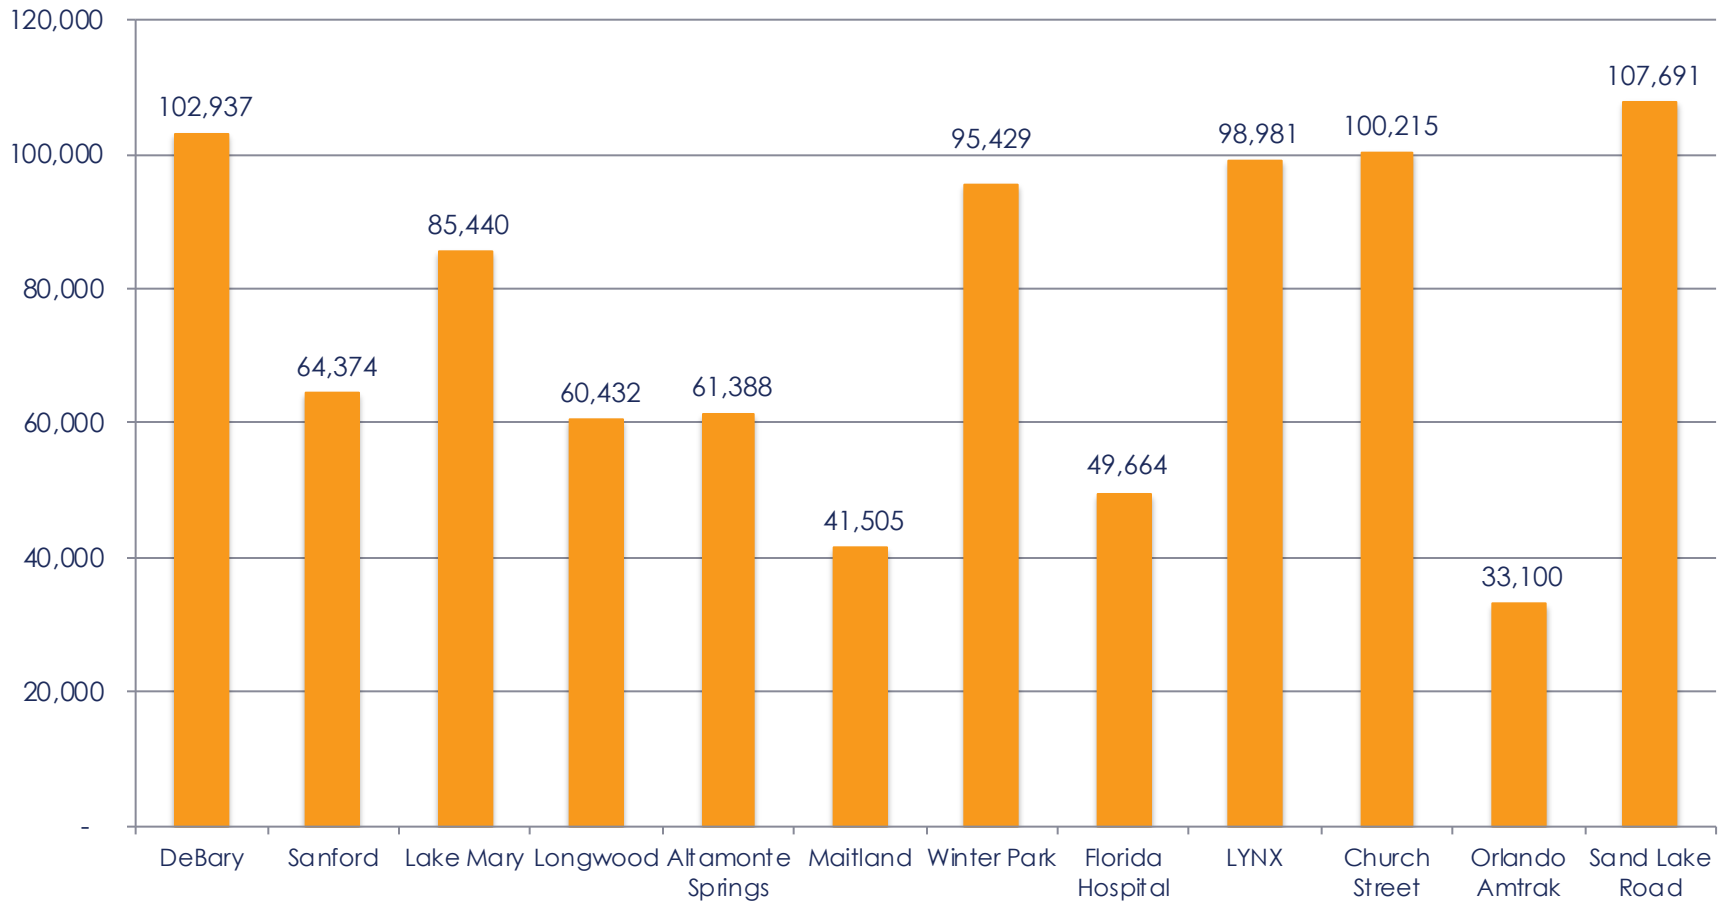

SUNRAIL ANNUAL RIDERSHIP BY STATION FY 2017

Note: Includes impact from Hurricane Matthew in October 2016.

Regular service days – 254

Special service days – 9